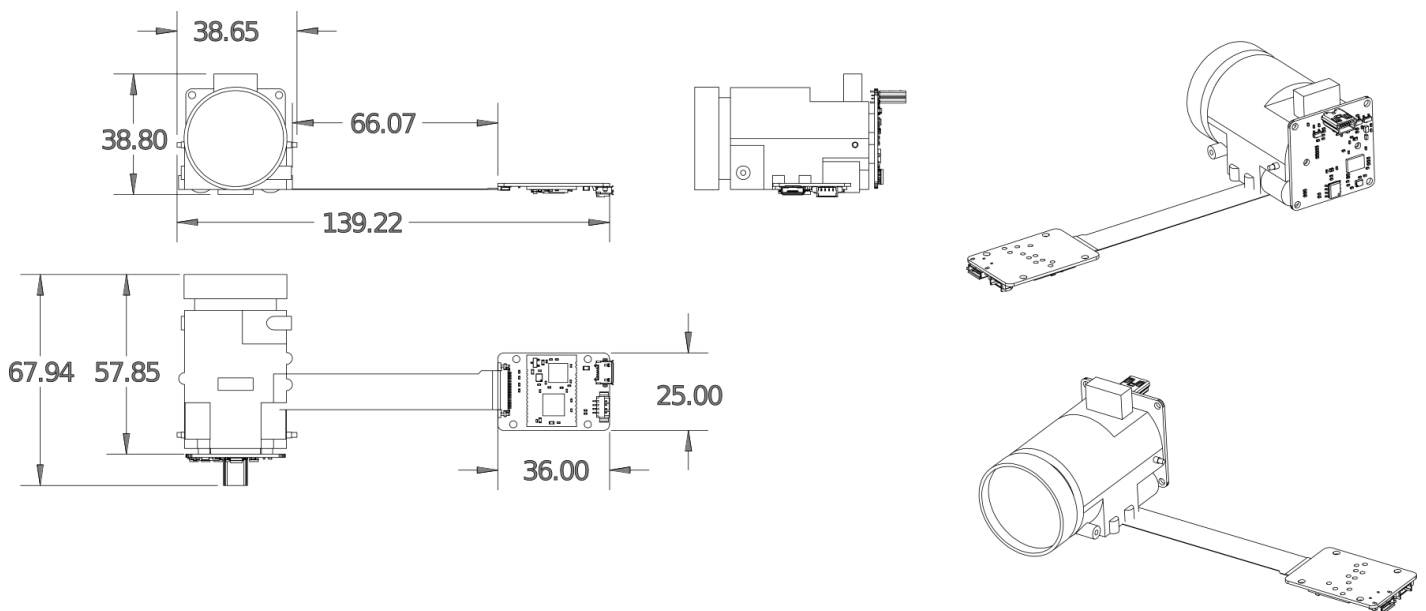

Dimensions

Lens dimensions

Length	57.9mm
Width	38.7mm
Height	38.8mm

Camera drawing

3D models

3D models can be downloaded from [GitHub](#)

Revision #4

Created 10 December 2020 13:57:57 by Saulius