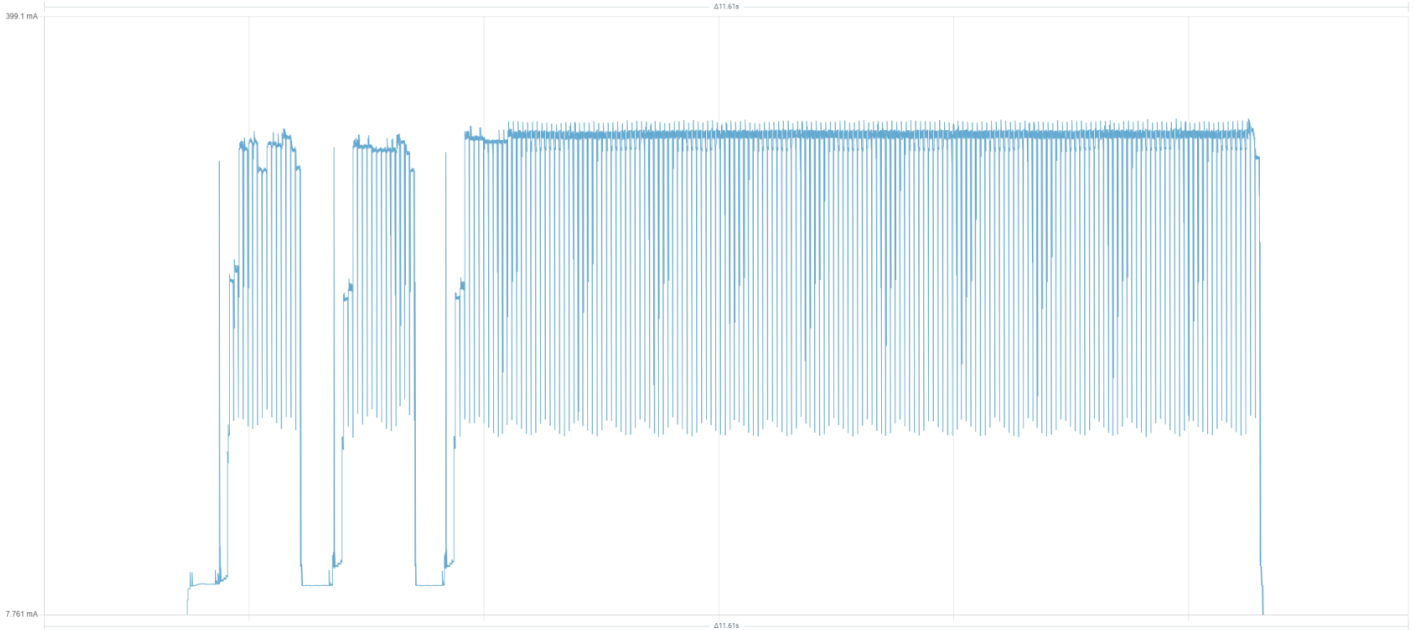

Power consumption

Power profile

Typical power consumption looks like in diagram below (MJPEG mode)

Revision #4

Created 7 November 2023 19:49:26 by Saulius

Updated 13 January 2026 20:31:34 by Saulius