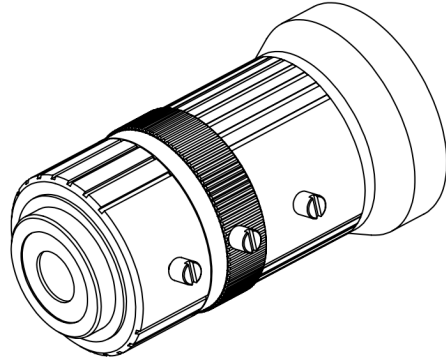

L058-FZA-5Z50-CS

Description

5-50mm CS manual zoom lens

Specifications

Focal Length	5-50mm
Aperture	f/1.4
Image Size	1/2.7"
Angle of View	H: 51°-6°
Mount Type	CS
Minimum Object Distance	1.2m
Back Focal Length	8.1mm
Operation Mode	<ul style="list-style-type: none">• Iris: Manual with Lock• Focus: Manual with Lock• Zoom: Manual with Lock
External Dimensions	<ul style="list-style-type: none">• D=44mm• L=79mm
AR coating	Yes

Net Weight

172g

Dimensions

Revision #6

Created 7 February 2021 15:21:44 by Saulius

Updated 28 August 2025 18:01:02 by Saulius