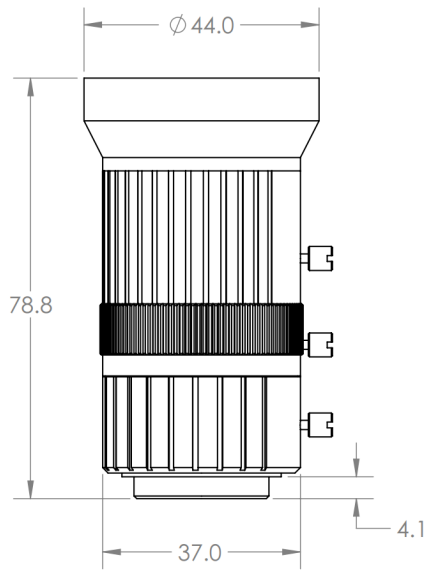

L058-FZA-5Z50-CS

Description

5-50mm CS manual zoom lens

Specifications

Focal Length	5-50mm
Aperture	f/1.4
Image Size	1/2.7"
Angle of View	H: 51°-6°
Mount Type	CS
Minimum Object Distance	1.2m
Back Focal Length	8.1mm
Operation Mode	<ul style="list-style-type: none">• Iris: Manual with Lock• Focus: Manual with Lock• Zoom: Manual with Lock
External Dimensions	<ul style="list-style-type: none">• D=44mm• L=79mm
AR coating	Yes

Net Weight

172g

Dimensions

Revision #6

Created 7 February 2021 15:21:44 by Saulius

Updated 28 August 2025 18:01:02 by Saulius