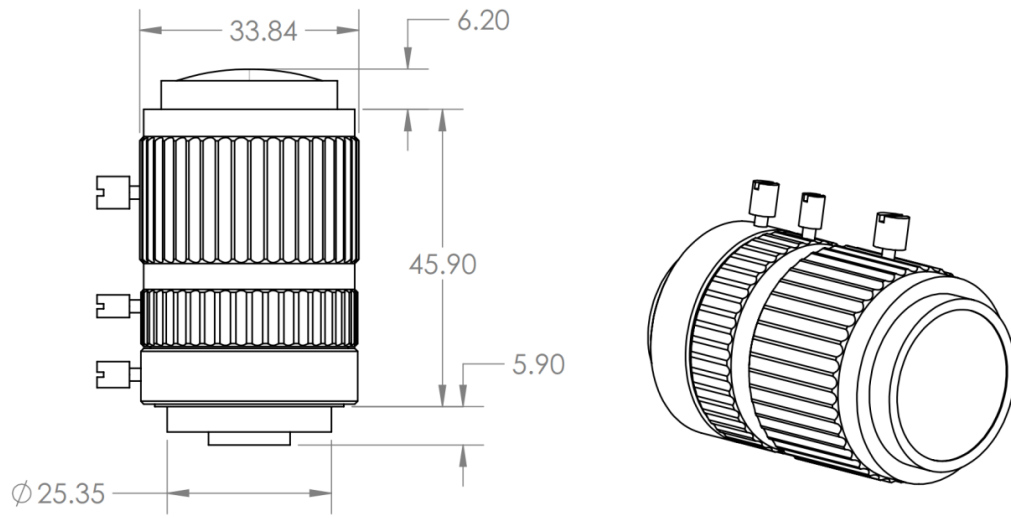

L059-FZA-2.8Z12-CS

Description

2.8-12mm CS manual zoom lens

Specifications

Focal Length	2.8-12mm
Aperture	f/1.6
Image Size	1/2.7"
Angle of View	<ul style="list-style-type: none">• Wide: 137.8° x 102.6° x 74.3°• Tele: 37.2° x 29.9° x 22.6°
Mount Type	CS
Minimum Object Distance	0.3m
Operation Mode	<ul style="list-style-type: none">• Iris: Manual with Lock• Focus: Manual with Lock• Zoom: Manual with Lock
External Dimensions	<ul style="list-style-type: none">• D=33.7mm• L=57.83mm
AR coating	Yes

Net Weight

75g

Dimensions

Revision #14

Created 7 February 2021 14:44:43 by Saulius

Updated 28 August 2025 18:01:02 by Saulius