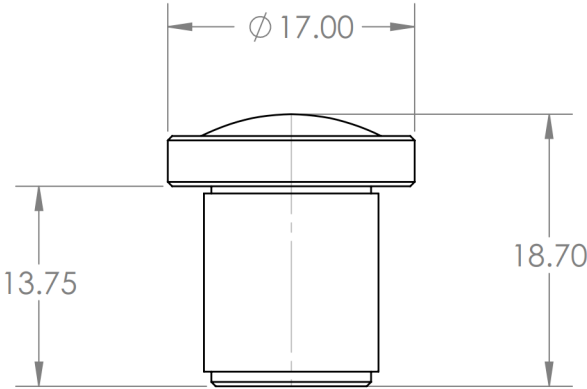

## Description

2.1mm M12 wide angle fixed focus lens

## Specifications

Focal Length	2.1mm
Aperture	f/1.8
Image Size	6.0mm
Angle of View	<ul style="list-style-type: none"><li>• D: 170°</li><li>• H: 130°</li><li>• V: 96°</li></ul>
Mount Type	<b>M12</b> x 0.5-6g
Minimum Object Distance	0.2m
Back focal length	6.25mm
External Dimensions	<ul style="list-style-type: none"><li>• D=17mm</li><li>• L=18.7mm</li></ul>
AR coating	Yes
Net Weight	6g

# Dimensions

Revision #3

Created 7 February 2021 15:42:31 by Saulius

Updated 28 August 2025 18:01:02 by Saulius