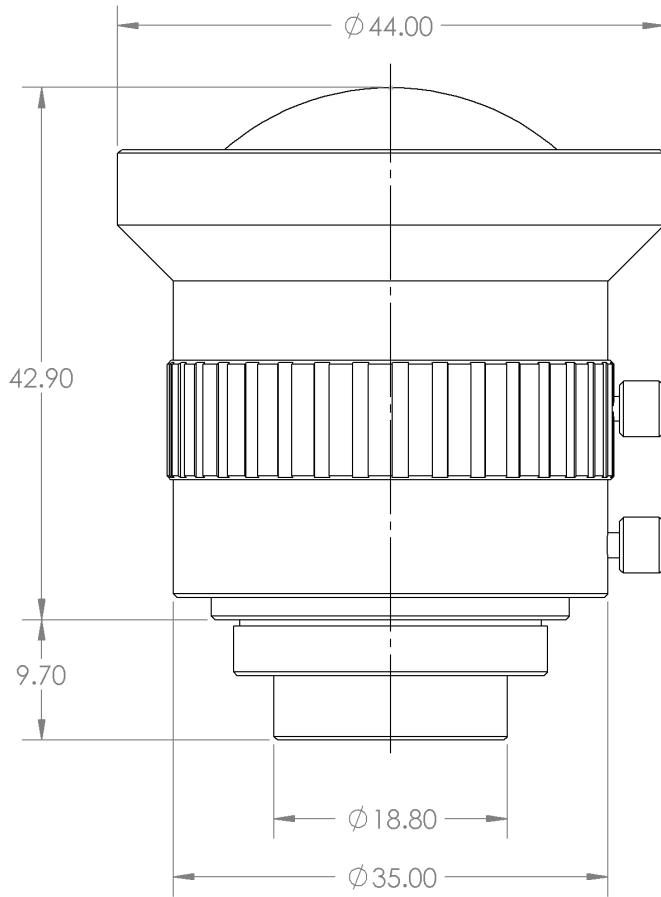

# L126-FA-4.5-C

## Description

4.5mm C-mount fixed focus low distortion lens

## Specifications

Focal Length	4.5mm
Aperture	f/2.8
Image Size	1/1.8"
Angle of View	90° x 68° x 56°
Mount Type	C
Minimum Object Distance	0.1m
Operation Mode	<ul style="list-style-type: none"><li>• Iris: Manual with Lock</li><li>• Focus: Manual with Lock</li></ul>
External Dimensions	<ul style="list-style-type: none"><li>• D=44mm</li><li>• L=52.6mm</li></ul>
AR coating	Yes
Net Weight	65g

# Dimensions

Revision #2

Created 26 September 2022 19:00:13 by Saulius

Updated 28 August 2025 18:01:02 by Saulius