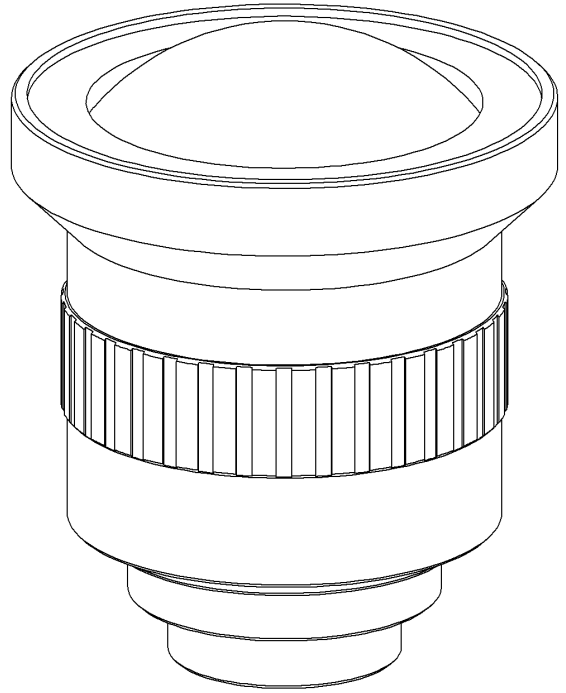

Rated sensor resolution	5M
Distortion	<1.2%

Dimensions

Revision #2

Created 26 September 2022 19:00:13 by Saulius

Updated 28 August 2025 18:01:02 by Saulius