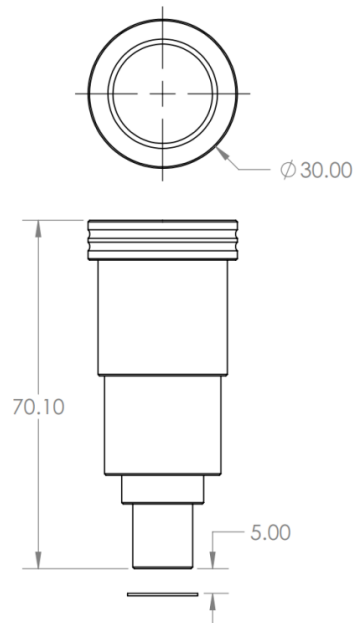

## Description

75mm M12-mount fixed focus lens

## Specifications

Focal Length	75mm
Aperture	f/2.8
Image Size	1/1.8"
Angle of View	6.68° x 5.28° x 3.29°
Mount Type	M12
Minimum Object Distance	1m
External Dimensions	<ul style="list-style-type: none"><li>• D=30mm</li><li>• L=70.1mm</li></ul>
AR coating	Yes

Net Weight	60.6g
Rated sensor resolution	8M
Distortion	<1%

# Dimensions

---

Revision #2

Created 8 August 2024 09:04:03 by Saulius

Updated 28 August 2025 18:01:02 by Saulius