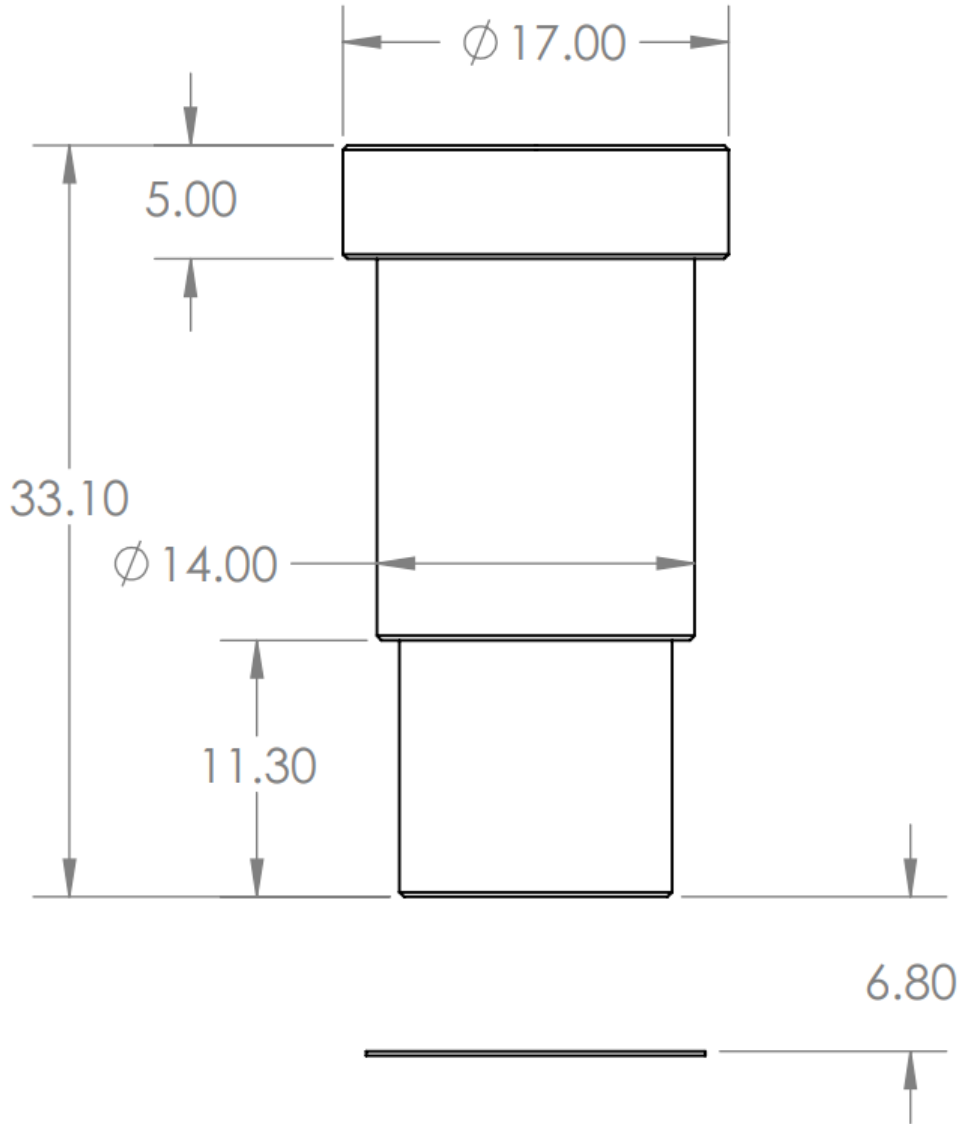

L156-8-M12

Description

8mm M12-mount fixed focus lens

Specifications

Focal Length	8mm
Aperture	f/1.8
Image Size	1/1.7"
Angle of View	69.2° x 59.6° x 33.1°
Mount Type	M12
Minimum Object Distance	0.3m
Back Focal Length	6.8mm
External Dimensions	<ul style="list-style-type: none">• D=17mm• L=33.1mm
Net Weight	12g

Dimensions

Revision #2

Created 7 January 2025 09:08:47 by Saulius

Updated 28 August 2025 18:01:02 by Saulius