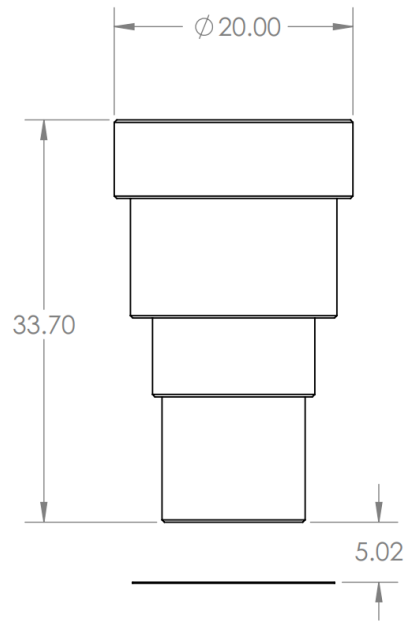

L159-35-M12

Description

35mm M12-mount fixed focus lens

Specifications

Focal Length	35mm
Aperture	f/2.0
Image Size	2/3"
Angle of View (2/3")	17.66° x 14.2° x 10.7°
Mount Type	M12
Minimum Object Distance	0.15m
CRA	≤8.2°
Back Focal Length	7.57mm
Optical distortion	≤0.71%
External Dimensions	<ul style="list-style-type: none">• D=20mm• L=33.7mm

Net Weight	14g
Rated sensor resolution	8M

Dimensions

Revision #2

Created 7 January 2025 09:16:47 by Saulius

Updated 28 August 2025 18:01:02 by Saulius