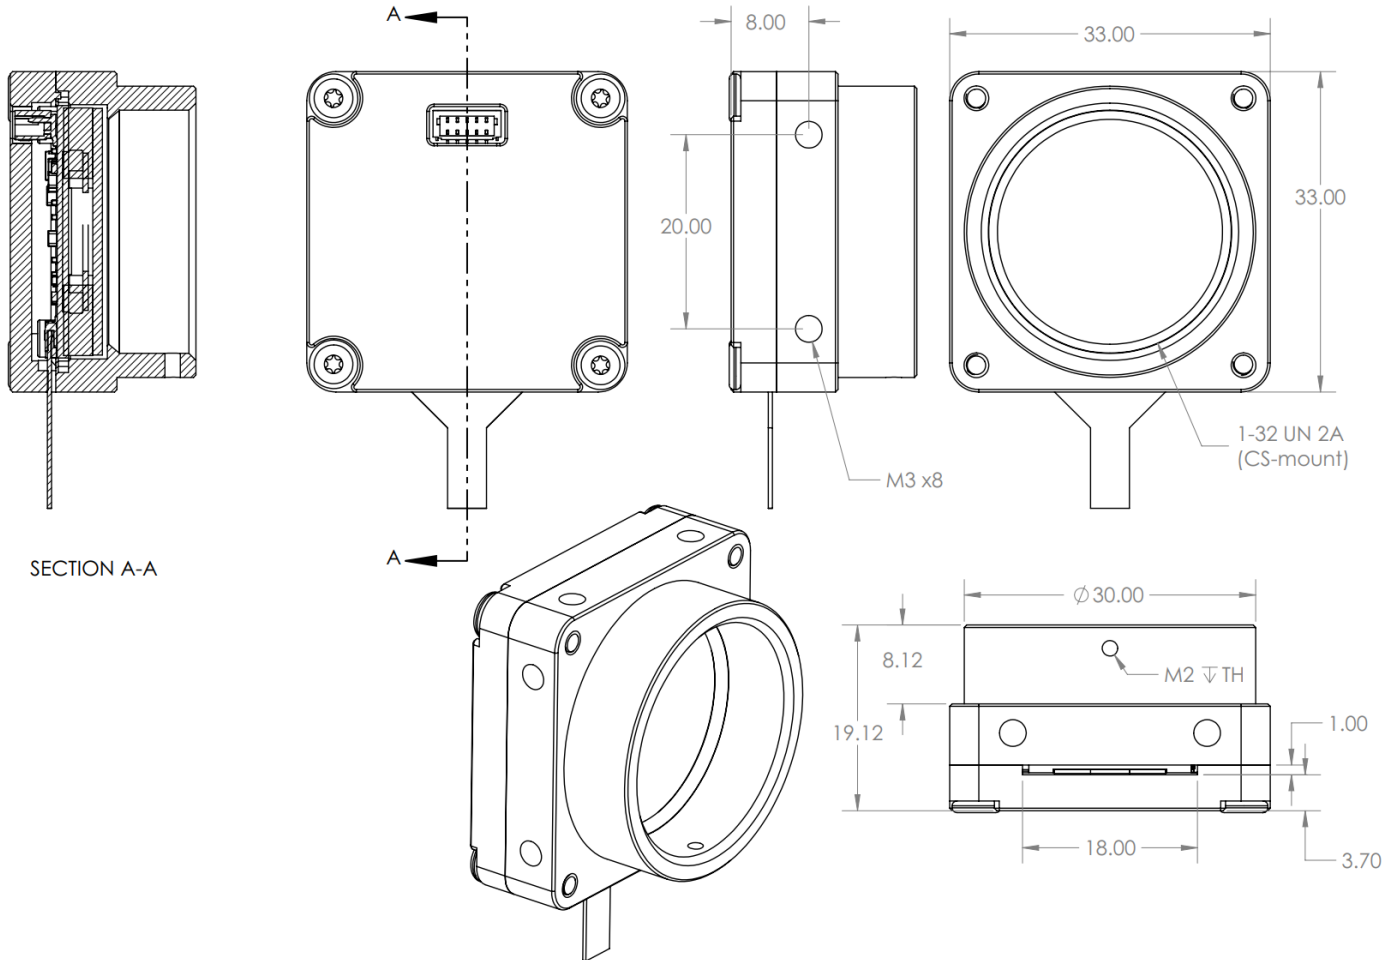

Boxed camera dimensions

Boxed CSI camera variant dimensions.

Revision #2

Created 26 January 2026 09:03:00 by Saulius

Updated 26 January 2026 09:04:19 by Saulius